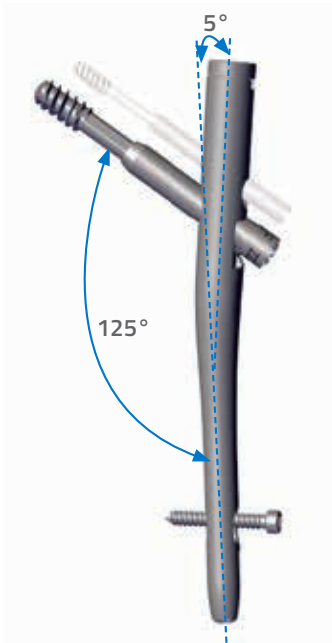

Sales Representative:

Hospital:

Nails Ø 10mm**Short nail Ø 10mm - Sterile**

Code	Description	Q.ty
99-T93025	Short Nail 125° Ø 10mm	
99-T93030	Short Nail 130° Ø 10mm	

Left long nail 125° Ø 10mm - Sterile

Code	Description	Q.ty
99-T932282L	Left long Nail 125° - 280mm Ø 10mm	
99-T932302L	Left long Nail 125° - 300mm Ø 10mm	
99-T932322L	Left long Nail 125° - 320mm Ø 10mm	
99-T932342L	Left long Nail 125° - 340mm Ø 10mm	
99-T932362L	Left long Nail 125° - 360mm Ø 10mm	
99-T932382L	Left long Nail 125° - 380mm Ø 10mm	
99-T932402L	Left long Nail 125° - 400mm Ø 10mm	
99-T932422L	Left long Nail 125° - 420mm Ø 10mm	
99-T932442L	Left long Nail 125° - 440mm Ø 10mm	
99-T932462L	Left long Nail 125° - 460mm Ø 10mm	

Right long nail 125° Ø 10mm - Sterile

Code	Description	Q.ty
99-T932282R	Right long Nail 125° - 280mm Ø 10mm	
99-T932302R	Right long Nail 125° - 300mm Ø 10mm	
99-T932322R	Right long Nail 125° - 320mm Ø 10mm	
99-T932342R	Right long Nail 125° - 340mm Ø 10mm	
99-T932362R	Right long Nail 125° - 360mm Ø 10mm	
99-T932382R	Right long Nail 125° - 380mm Ø 10mm	
99-T932402R	Right long Nail 125° - 400mm Ø 10mm	
99-T932422R	Right long Nail 125° - 420mm Ø 10mm	
99-T932442R	Right long Nail 125° - 440mm Ø 10mm	
99-T932462R	Right long Nail 125° - 460mm Ø 10mm	

Left long nail 130° ø 10mm - Sterile

Code	Description	Q.ty
99-T933282L	Left long Nail 130° - 280mm ø 10mm	
99-T933302L	Left long Nail 130° - 300mm ø 10mm	
99-T933322L	Left long Nail 130° - 320mm ø 10mm	
99-T933342L	Left long Nail 130° - 340mm ø 10mm	
99-T933362L	Left long Nail 130° - 360mm ø 10mm	
99-T933382L	Left long Nail 130° - 380mm ø 10mm	
99-T933402L	Left long Nail 130° - 400mm ø 10mm	
99-T933422L	Left long Nail 130° - 420mm ø 10mm	
99-T933442L	Left long Nail 130° - 440mm ø 10mm	
99-T933462L	Left long Nail 130° - 460mm ø 10mm	