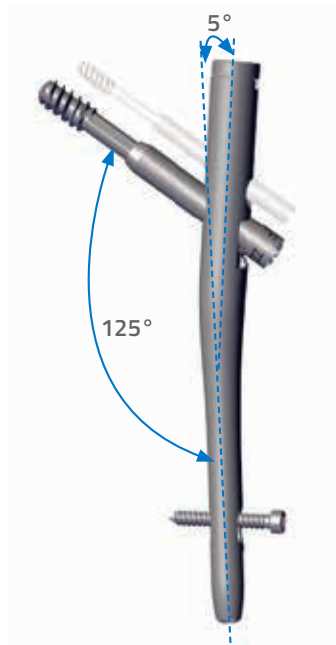

Nails $\varnothing$ 11mm

Short nail $\varnothing$ 11mm - Sterile

Code	Description	Q.ty
99-T93125	Short Nail 125° $\varnothing$ 11mm	
99-T93130	Short Nail 130° $\varnothing$ 11mm	

Left long nail 125° $\varnothing$ 11mm - Sterile

Code	Description	Q.ty
99-T932280L	Left long Nail 125° - 280mm $\varnothing$ 11mm	
99-T932300L	Left long Nail 125° - 300mm $\varnothing$ 11mm	
99-T932320L	Left long Nail 125° - 320mm $\varnothing$ 11mm	
99-T932340L	Left long Nail 125° - 340mm $\varnothing$ 11mm	
99-T932360L	Left long Nail 125° - 360mm $\varnothing$ 11mm	
99-T932380L	Left long Nail 125° - 380mm $\varnothing$ 11mm	
99-T932400L	Left long Nail 125° - 400mm $\varnothing$ 11mm	
99-T932420L	Left long Nail 125° - 420mm $\varnothing$ 11mm	
99-T932440L	Left long Nail 125° - 440mm $\varnothing$ 11mm	
99-T932460L	Left long Nail 125° - 460mm $\varnothing$ 11mm	

Right long nail 125° $\varnothing$ 11mm - Sterile

Code	Description	Q.ty
99-T932280R	Right long Nail 125° - 280mm $\varnothing$ 11mm	
99-T932300R	Right long Nail 125° - 300mm $\varnothing$ 11mm	
99-T932320R	Right long Nail 125° - 320mm $\varnothing$ 11mm	
99-T932340R	Right long Nail 125° - 340mm $\varnothing$ 11mm	
99-T932360R	Right long Nail 125° - 360mm $\varnothing$ 11mm	
99-T932380R	Right long Nail 125° - 380mm $\varnothing$ 11mm	
99-T932400R	Right long Nail 125° - 400mm $\varnothing$ 11mm	
99-T932420R	Right long Nail 125° - 420mm $\varnothing$ 11mm	
99-T932440R	Right long Nail 125° - 440mm $\varnothing$ 11mm	
99-T932460R	Right long Nail 125° - 460mm $\varnothing$ 11mm