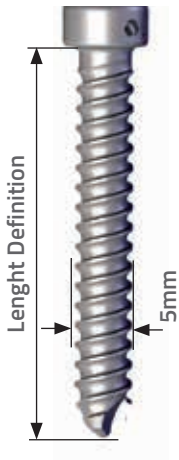

Threaded locking screw - Sterile

Code	Description	Q.ty
99-T931025	Threaded locking screw - 25mm	
99-T931030	Threaded locking screw - 30mm	
99-T931035	Threaded locking screw - 35mm	
99-T931040	Threaded locking screw - 40mm	
99-T931045	Threaded locking screw - 45mm	
99-T931050	Threaded locking screw - 50mm	
99-T931055	Threaded locking screw - 55mm	
99-T931060	Threaded locking screw - 60mm	
99-T931065	Threaded locking screw - 65mm	
99-T931070	Threaded locking screw - 70mm	
99-T931075	Threaded locking screw - 75mm	
99-T931080	Threaded locking screw - 80mm	
99-T931085	Threaded locking screw - 85mm	
99-T931090	Threaded locking screw - 90mm	

Supplementary lag screw - Sterile

Code	Description	Q.ty
99-T93560	Supplementary lag screw - 60mm	
99-T93565	Supplementary lag screw - 65mm	
99-T93570	Supplementary lag screw - 70mm	
99-T93575	Supplementary lag screw - 75mm	
99-T93580	Supplementary lag screw - 80mm	
99-T93585	Supplementary lag screw - 85mm	
99-T93590	Supplementary lag screw - 90mm	
99-T93595	Supplementary lag screw - 95mm	
99-T93500	Supplementary lag screw - 100mm	
99-T93505	Supplementary lag screw - 105mm	
99-T93510	Supplementary lag screw - 110mm	
99-T93515	Supplementary lag screw - 115mm	
99-T93520	Supplementary lag screw - 120mm	

Manufactured by:
ORTHOFIX Srl
Via Delle Nazioni 9, 37012 Bussolengo
(Verona), Italy
Telephone +39 045 6719000,
Fax +39 045 6719380

Distributed by:

orthofix.com

HF-1701-PL-E0 B 10/22