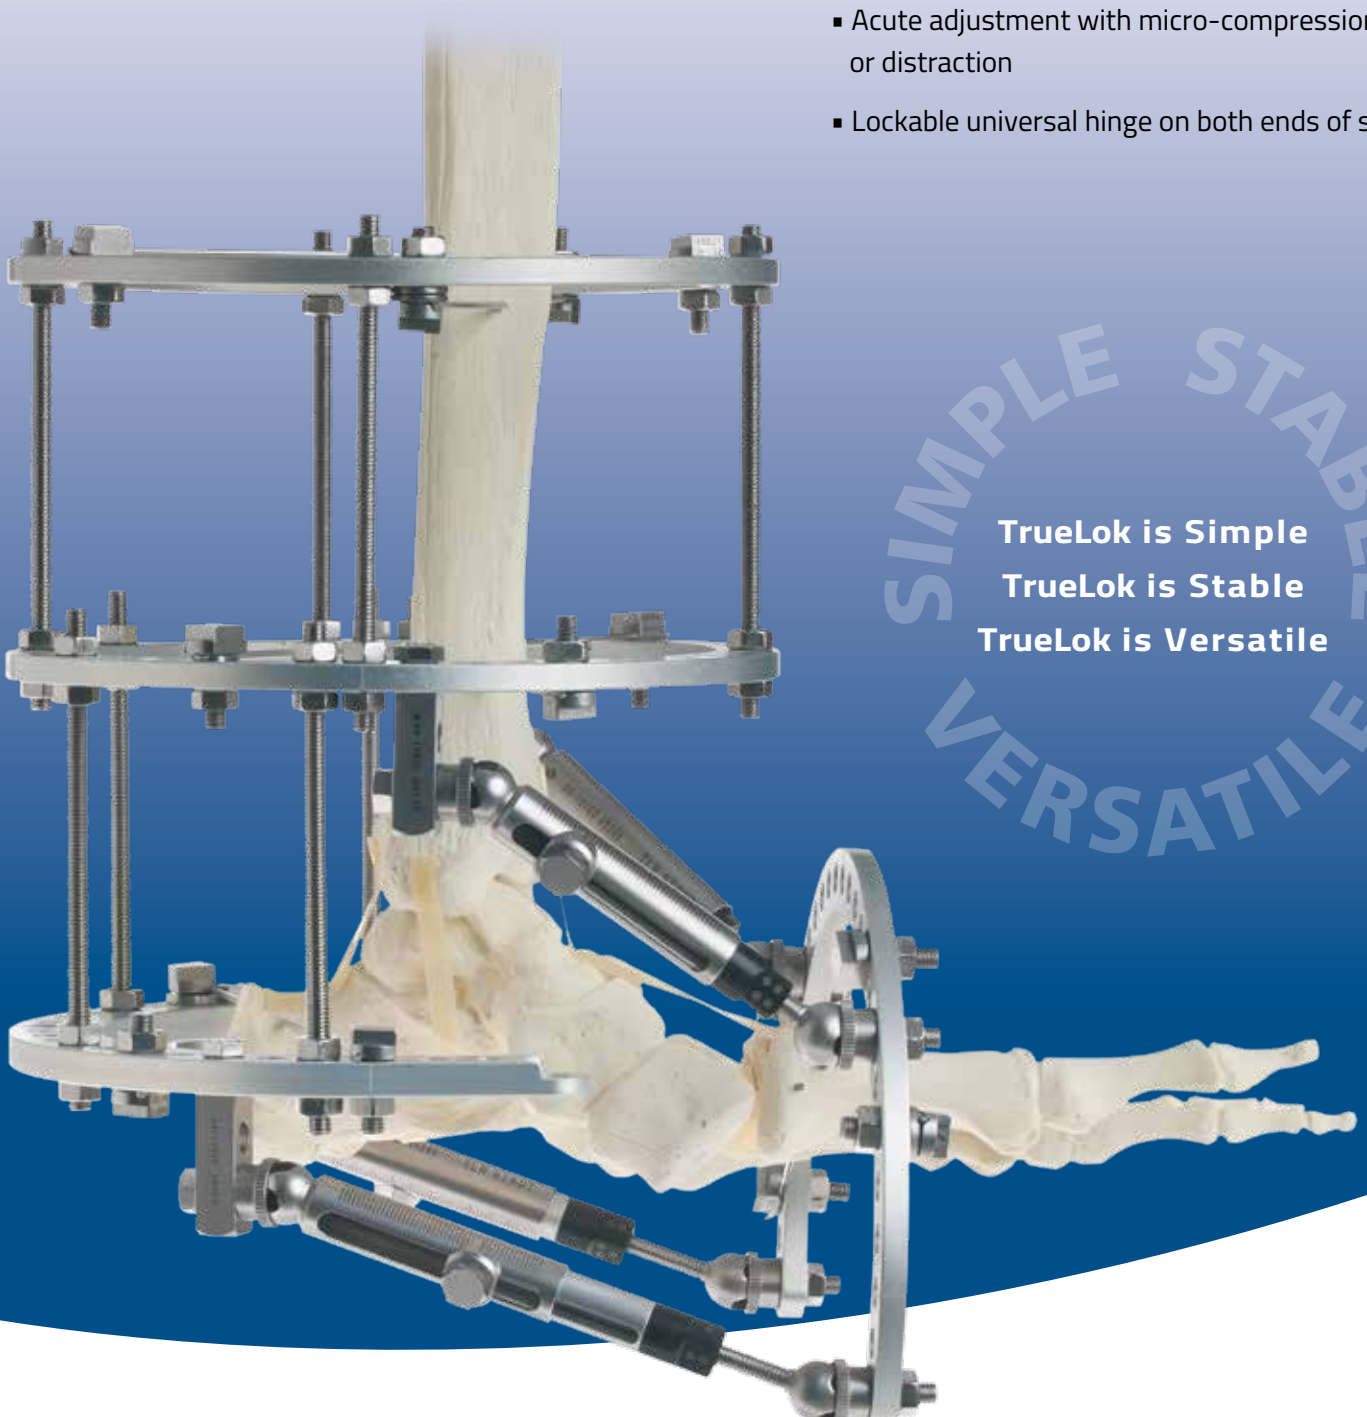

## New TL-Rapid Struts Provide Quick Solutions

- Quicker and easier frame assembly
- Acute adjustment with micro-compression or distraction
- Lockable universal hinge on both ends of strut

SIMPLE STABLE  
VERSATILE

TrueLok is Simple  
TrueLok is Stable  
TrueLok is Versatile

Short Range	Medium Range	Long Range
70 - 104mm	98 - 188mm	163 - 300mm

**Struts are available in three sizes:**

Length	Part #
SHORT	50-10170
MEDIUM	50-10180
LONG	50-10190

Bolt allows for quick frame adjustments

Acute adjustment with micro-compression or distraction

Manufactured by:  
**ORTHOFIX Srl**  
Via Delle Nazioni 9, 37012 Bussolengo (Verona), Italy  
Telephone +39 045 6719000, Fax +39 045 6719380