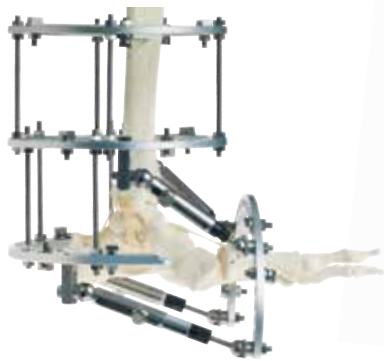

## New TL-Rapid Struts Provide Quick Solutions

- Quicker and easier frame assembly
- Acute adjustment with micro-compression or distraction
- Lockable universal hinge on both ends of strut

SIMPLE STABLE  
VERSATILE

TrueLok is Simple  
TrueLok is Stable  
TrueLok is Versatile

Short Range	Medium Range	Long Range
70 - 104mm	98 - 188mm	163 - 300mm

**Struts are available in three sizes:**

Length	Part #
SHORT	50-10170
MEDIUM	50-10180
LONG	50-10190

Bolt allows for quick frame adjustments

Acute adjustment with micro-compression or distraction

Manufactured by:  
**ORTHOFIX Srl**  
Via Delle Nazioni 9, 37012 Bussolengo (Verona), Italy  
Telephone +39 045 6719000, Fax +39 045 6719380