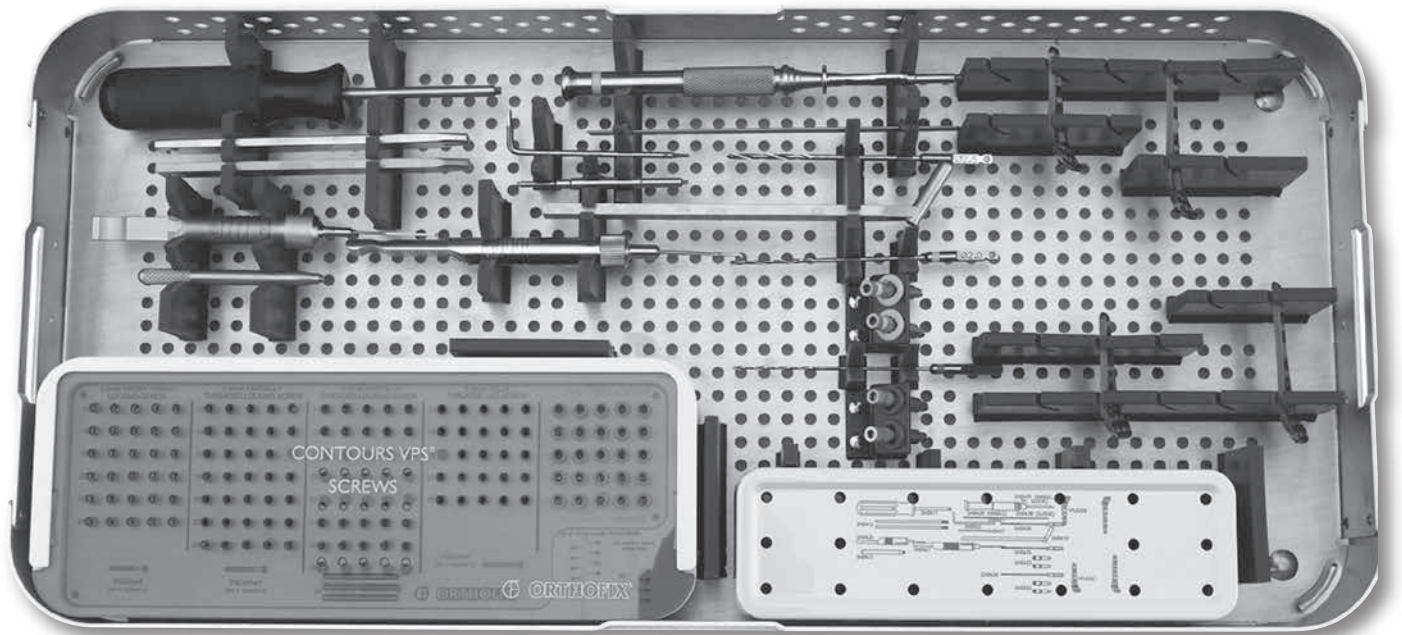

C. Contours VPS Volar Plating System

Contours VPS

1
Long
VPL0310CE Left
VPR0322CE Right

2
Standard
VPL0309CE Left
VPR0321CE Right

See Manual CV-0702-OPT "Volar Plating with Anatomically Designed Plate and Fixed-Angle Screws" for application instructions

Manufactured by:
ORTHOFIX Srl
Via Delle Nazioni 9, 37012 Bussolengo (Verona), Italy
Telephone +39 045 6719000, Fax +39 045 6719380

1. Instrumentation

1

1 VP601CE Contours VPS Steribox, empty

Can accommodate:

- 1xDH0411CE 3.0mm Hex Driver
- 2xDH0412CE Bender, Straight Plate
- 1xDH0413CE Bender, Threaded Plate
- 1xDH0416CE Drill Guide, 2.5mm
- 5xDH0421CE K-Wire, 1.1x150mm
- 1xDH0422CE 1.5mm Hex Key, L Pattern
- 1xDH0426CE Depth Gauge, Distal
- 1xDH0427CE Depth Gauge, Proximal
- 1xDH0437CE 1.5 Hex Driver (Tip Only)
- 1xDH0439CE 1.5 Hex Driver
- 2xDH0432CE Drill Guide, 1.6mm
- 2xDH0433CE Drill Guide, 2.0mm
- 2xDH0434CE Drill Bit, 1.6mm
- 2xDH0435CE Drill Bit, 2.0mm
- 2xDH0436CE Drill Bit, 2.5mm

VP600CE Contours VPS Steribox, complete

2. Screws

Total Length (mm)		Total Length (mm)	
14	PSC2014TCE	22	PSC2022TCE
16	PSC2016TCE	24	PSC2024TCE
18	PSC2018TCE	26	PSC2026TCE
20	PSC2020TCE	28	PSC2028TCE

Total Length (mm)		Total Length (mm)	
12	PSC24P12TCE	20	PSC24P20TCE
14	PSC24P14TCE	22	PSC24P22TCE
16	PSC24P16TCE	24	PSC24P24TCE
18	PSC24P18TCE		